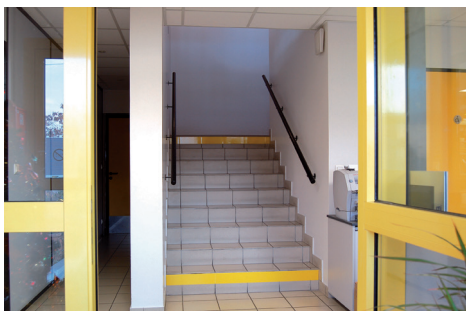

PURPOSE

Indoor use on floors.

Recommended maintenance:

Use standard cleaners (neutral detergents)

MATERIAL

UV, ageing and solvent resistant.

Stick and smooth on dry substrate free from dust and grease.

Different colours available: Black, White and Yellow.

THE LAW: A REMINDER

First and last steps must be provided with a visually differentiated 10 cm tape stuck on the riser

Information contained in this document is indicative only ROMUS accepts no liability in connection therewith. The user or the specifier must check the product's technical data regarding the actual situation. ROMUS reserves the right to change all or part of this document without prior notice.

Architect/Investor:

Project:

Email:

Tel.:

Distributor:

Tel.:

Email: